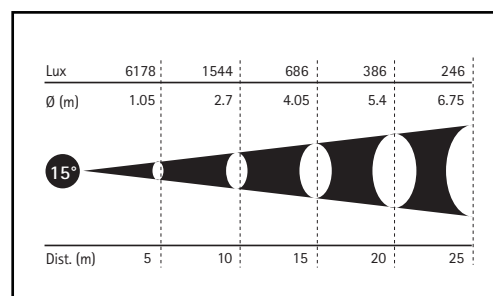

**NEW PHILIPS 1200W "FAST FIT" HALOGEN LAMP
FOR QUICK AND EASY LAMP REPLACEMENTS**

**BUILT-IN 5 COLOUR
MANUAL COLOUR CHANGER**

Vedette 12 H CC

- Compact Followspot (8°-15°) for 1200W "Fast Fit" halogen lamps
- Built-in 5-colour manual colour changer
- Independent lens zoom system 8°-15°
- Ellipsoidal reflector in 99.99% polished and treated aluminium: 150mm diameter
- 18-leaf iris diaphragm
- Lamp-holder type PGJ 50
- Peak/Even beam setting and fine adjustment of lamp-to-mirror position for 1200W lamps
- Extruded aluminium and steel housing
- External black anti-scratch Epoxy Resin paint
- Labyrinth ventilation to avoid light spillage
- High thermal insulating knobs and handles
- Easy access to the interior of the lantern means easy cleaning of all optical parts
- **NEW PHILIPS 1200W "FAST FIT" HALOGEN LAMP FOR QUICK AND EASY LAMP REPLACEMENTS**
- Standard 230V, 50/60Hz power supply

Photometric Data

Lamp

Power (W)	1200
Base	PGJ50
Luminous FLUS (Lumen)	27600
Average Life	300
Colour Temperature (°k)	3200
Nominal Voltage (V)	230

Dimensions