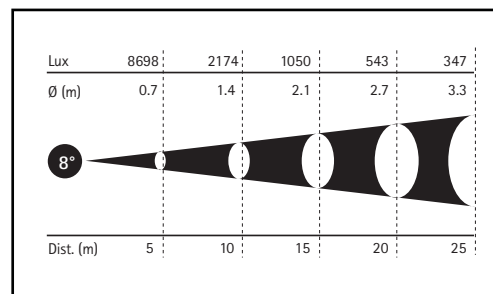

**NEW PHILIPS 1200W "FAST FIT" HALOGEN LAMP
FOR QUICK AND EASY LAMP REPLACEMENTS**

**BUILT-IN 5 COLOUR
MANUAL COLOUR CHANGER**

Vedette 12 H CC

- Compact Followspot (8°-15°) for 1200W "Fast Fit" halogen lamps
- Built-in 5-colour manual colour changer
- Independent lens zoom system 8°-15°
- Ellipsoidal reflector in 99.99% polished and treated aluminium: 150mm diameter
- 18-leaf iris diaphragm
- Lamp-holder type PGJ 50
- Peak/Even beam setting and fine adjustment of lamp-to-mirror position for 1200W lamps
- Extruded aluminium and steel housing
- External black anti-scratch Epoxy Resin paint
- Labyrinth ventilation to avoid light spillage
- High thermal insulating knobs and handles
- Easy access to the interior of the lantern means easy cleaning of all optical parts
- **NEW PHILIPS 1200W "FAST FIT" HALOGEN LAMP FOR QUICK AND EASY LAMP REPLACEMENTS**
- Standard 230V, 50/60Hz power supply

Photometric Data

Lamp

Power (W)	1200
Base	PGJ50
Luminous FLUS (Lumen)	27600
Average Life	300
Colour Temperature (°k)	3200
Nominal Voltage (V)	230

Dimensions