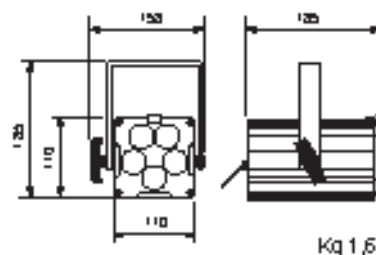

Dimensions

Accessories

- Mini LED White accept most of the accessories of the general mini range.
- In addition a set of microprismatic screen is foreseen for shaping the beam spread.